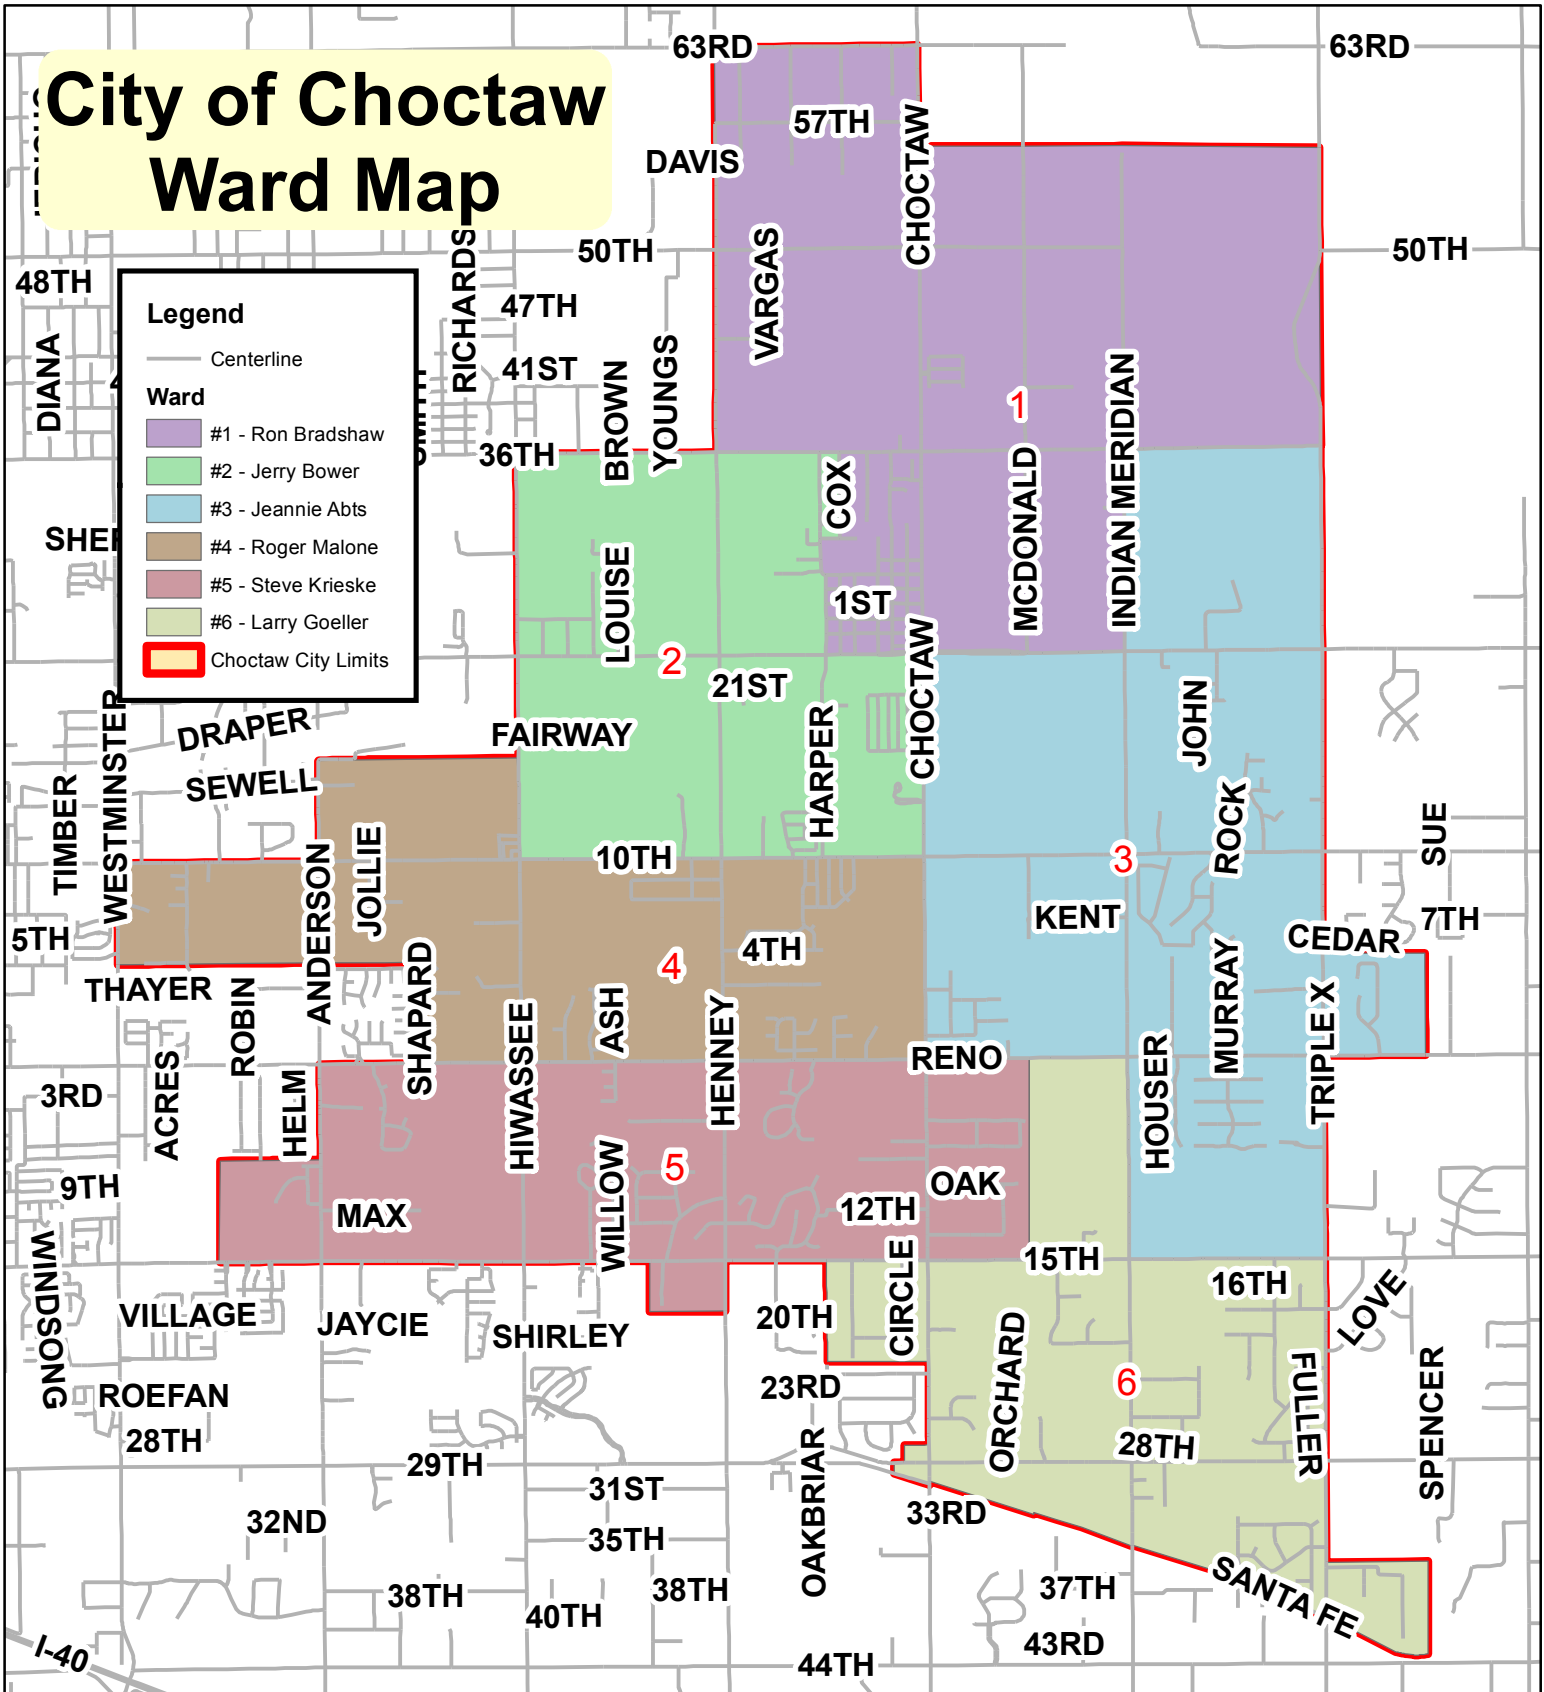

City of Choctaw Ward Map

Legend

Centerline

Ward

- #1 - Ron Bradshaw
- #2 - Jerry Bower
- #3 - Jeannie Abts
- #4 - Roger Malone
- #5 - Steve Krieske
- #6 - Larry Goeller

Choctaw City Limits

City of Choctaw
 PO Box 567
 2500 N. Choctaw Rd
 Ph. (405) 390-8198
 Fax: (405) 390-3332

Map Created:
 Dec. 20, 2016

Legend

Centerline

Ward

- #1 - Ron Bradshaw
- #2 - Jerry Bower
- #3 - Jeannie Abts
- #4 - Roger Malone
- #5 - Steve Krieske
- #6 - Larry Goeller