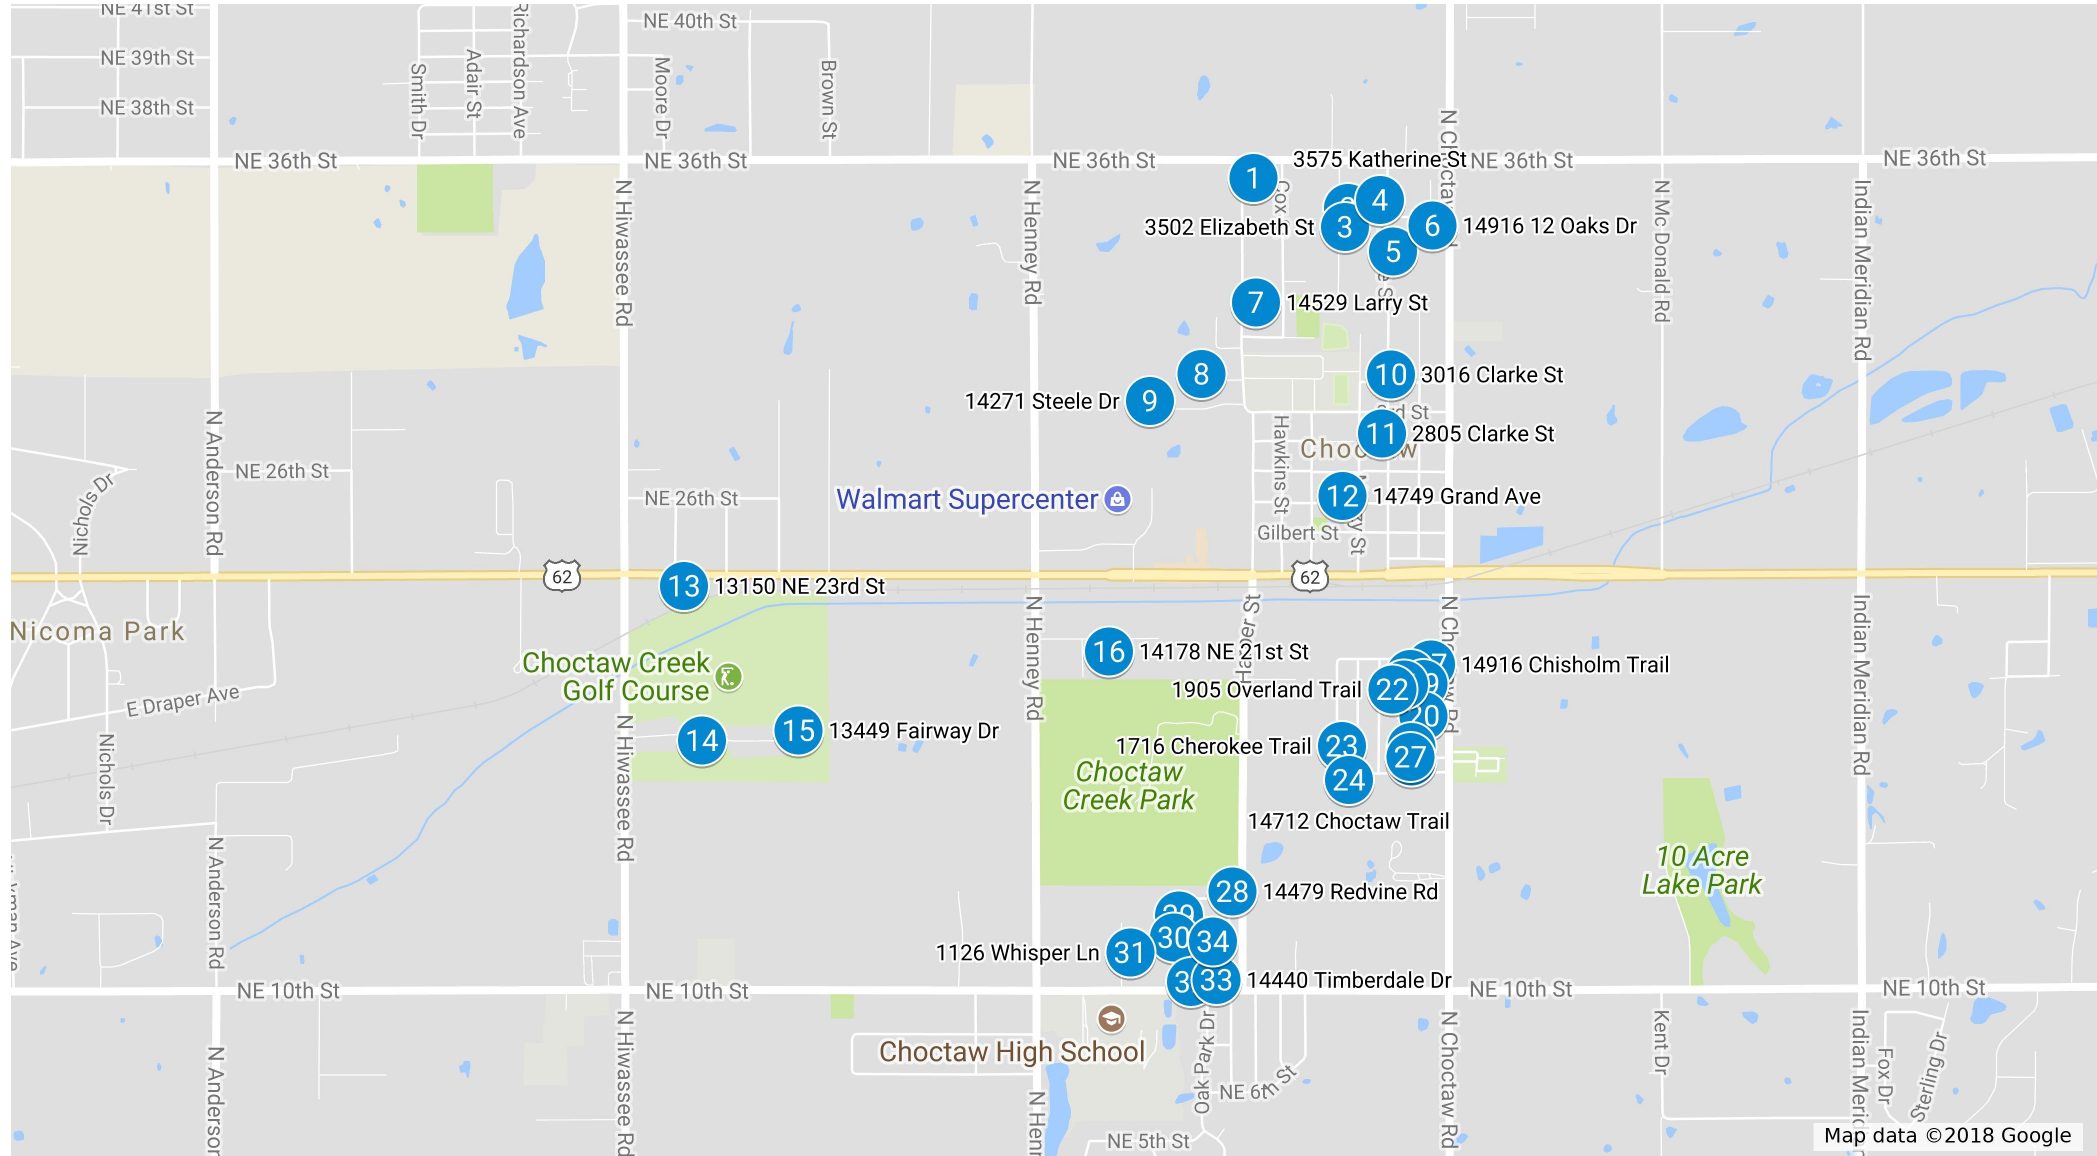

2018 Choctaw City Wide Garage Sales NW

North West Quarter

- 1 3658 Harper Rd
- 2 3542 Elizabeth St
- 3 3502 Elizabeth St
- 4 3575 Katherine St
- 5 3416 Clarke St
- 6 14916 12 Oaks Dr
- 7 14529 Larry St
- 8 14401 Jesse Dr
- 9 14271 Steele Dr
- 10 3016 Clarke St
- 11 2805 Clarke St
- 12 14749 Grand Ave
- 13 13150 NE 23rd St
- 14 13194 Fairway Dr
- 15 13449 Fairway Dr
- 16 14178 NE 21st St
- 17 14916 Chisholm Trail
- 18 1917 Cimarron Trail
- 19 1908 Cimarron Trail
- 20 1812 Cimarron Trail
- 21 1908 Overland Trail
- 22 1905 Overland Trail
- 23 1716 Cherokee Trail
- 24 14712 Choctaw Trail
- 25 1717 Cimarron Trail

All garage sales North of NE 10th and West of N Choctaw Rd.

- 26 1705 Cimarron Trail
 - 27 1709 Cimarron Trail
 - 28 14479 Redvine Rd
 - 29 14345 Ramblewood Terrace
 - 30 1170 Creek Side Dr
 - 31 1126 Whisper Ln
 - 32 14374 Timberdale Dr
 - 33 14440 Timberdale Dr
 - 34 1156 Ramblewood Terrace
-