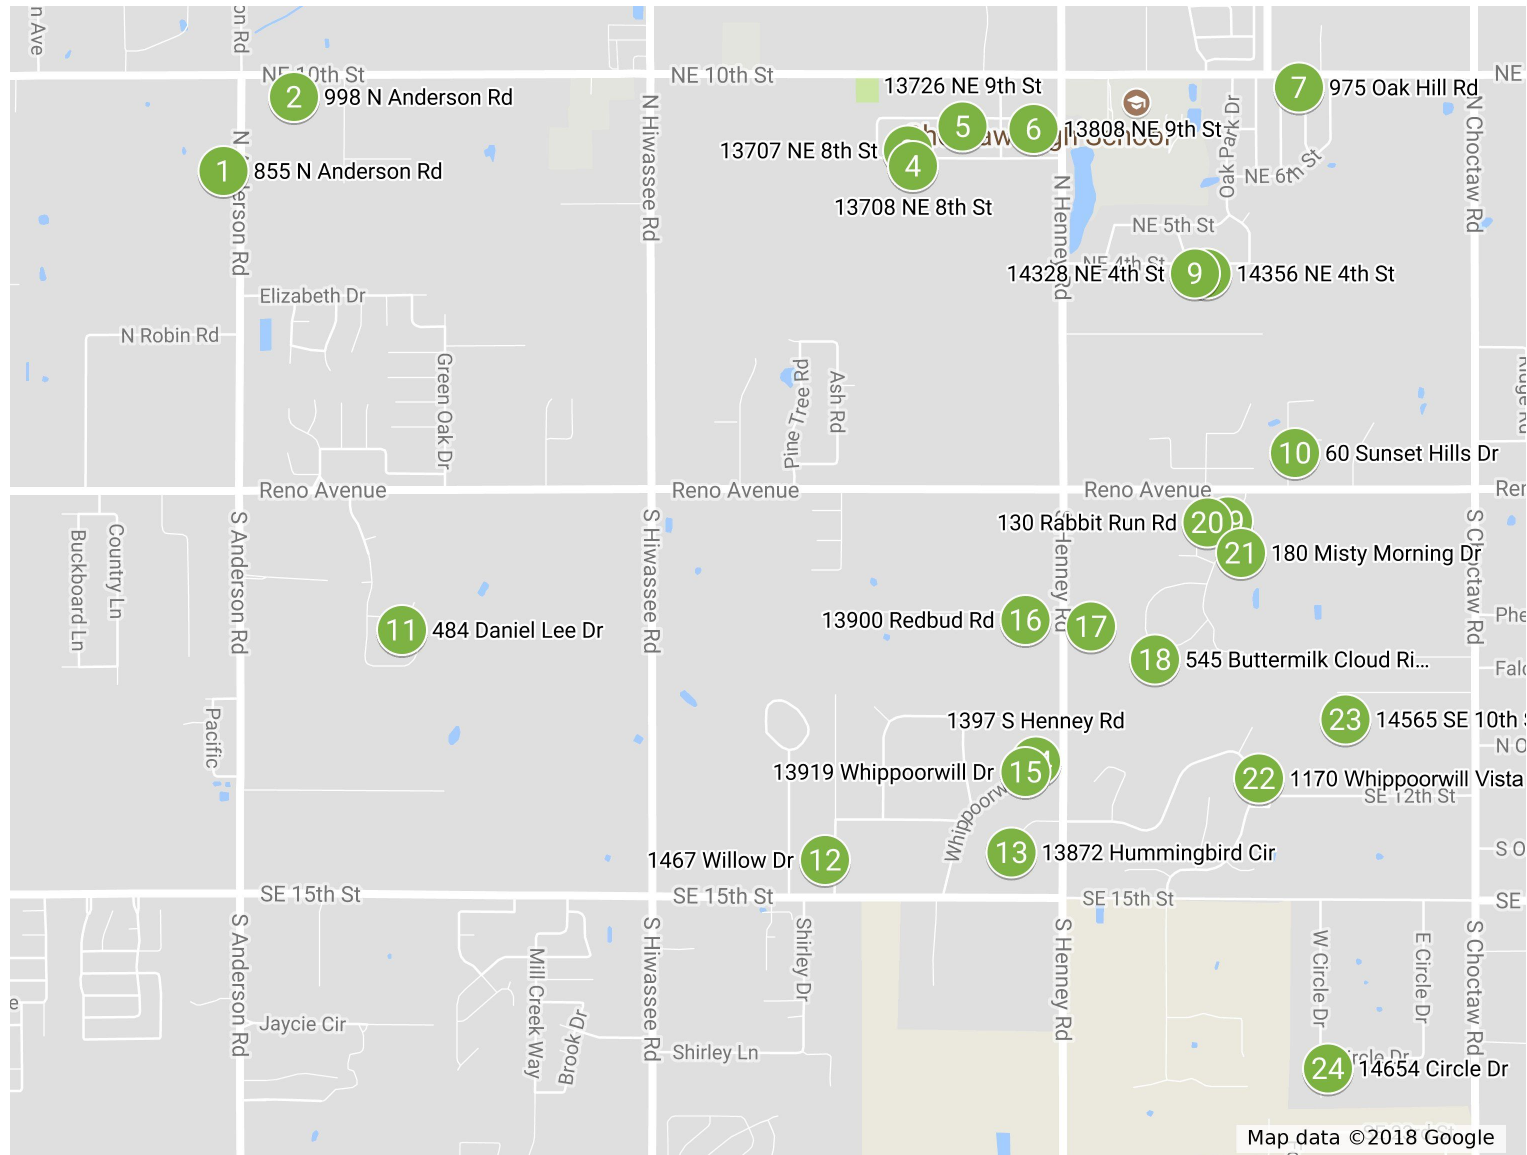

2018 SW Choctaw City Wide Garage Sales

South West Quarter

- 1 855 N Anderson Rd
- 2 998 N Anderson Rd
- 3 13707 NE 8th St
- 4 13708 NE 8th St
- 5 13726 NE 9th St
- 6 13808 NE 9th St
- 7 975 Oak Hill Rd
- 8 14356 NE 4th St
- 9 14328 NE 4th St
- 10 60 Sunset Hills Dr
- 11 484 Daniel Lee Dr
- 12 1467 Willow Dr
- 13 13872 Hummingbird Cir
- 14 1397 S Henney Rd
- 15 13919 Whippoorwill Dr
- 16 13900 Redbud Rd
- 17 600 S Henney Rd
- 18 545 Buttermilk Cloud Ridge
- 19 117 Misty Morning Dr
- 20 130 Rabbit Run Rd
- 21 180 Misty Morning Dr
- 22 1170 Whippoorwill Vista
- 23 14565 SE 10th St
- 24 14654 Circle Dr

All Garage Sales South of NE 10th St and West of Choctaw Rd.